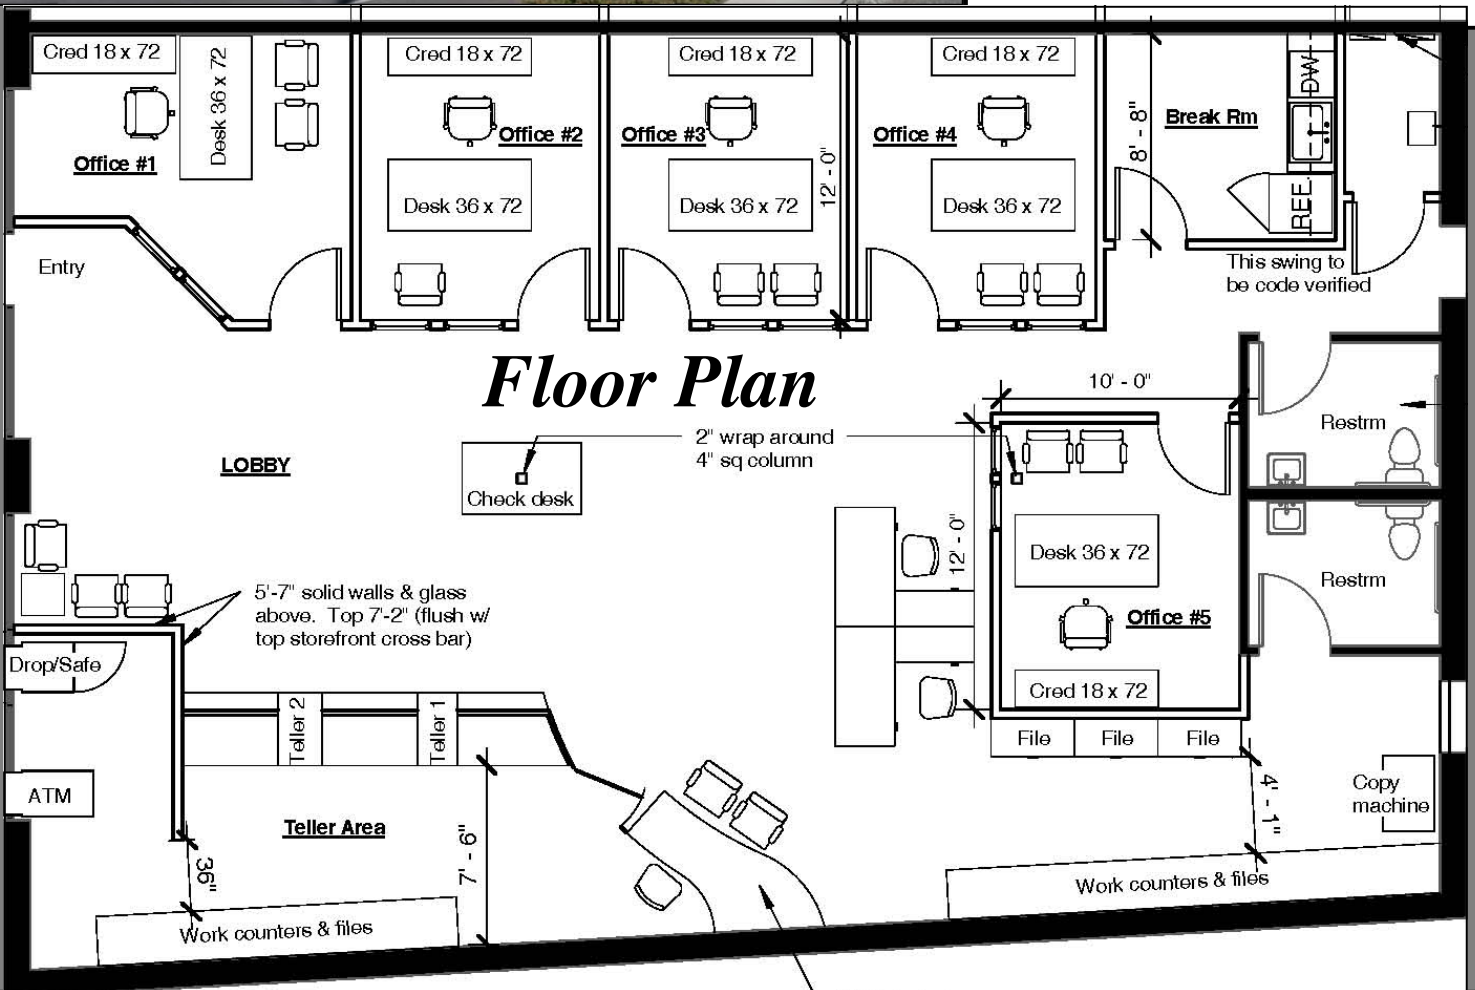

Lynden Bank Location

8022 Guide Meridian Rd, Suit 103, Lynden

For Lease

- Spacious 2,392 sq ft
- \$23 sq ft based on Triple Net Basis
- \$5 sq ft Triple Net
- Former Business Bank Branch Location
- Great street exposure and easy access parking